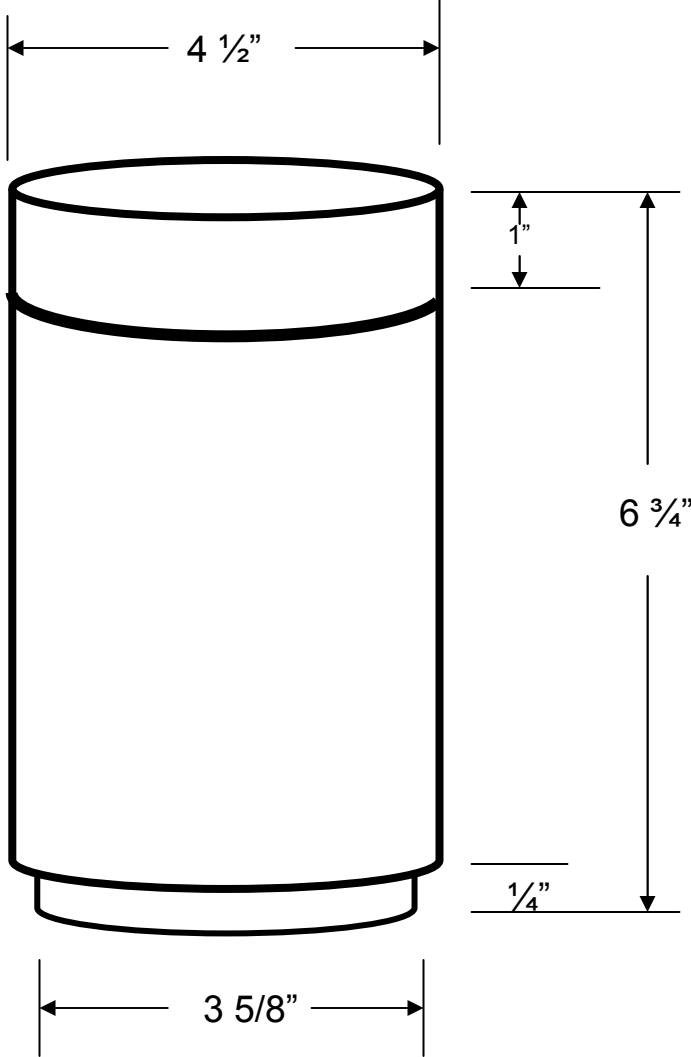

Down Spout Filter Blind Insert

Down Spout Filter Blind Insert is used to restrict rainwater from entering the storage tank. Simply remove the stainless steel mesh filter and replace it with the Blind Insert.