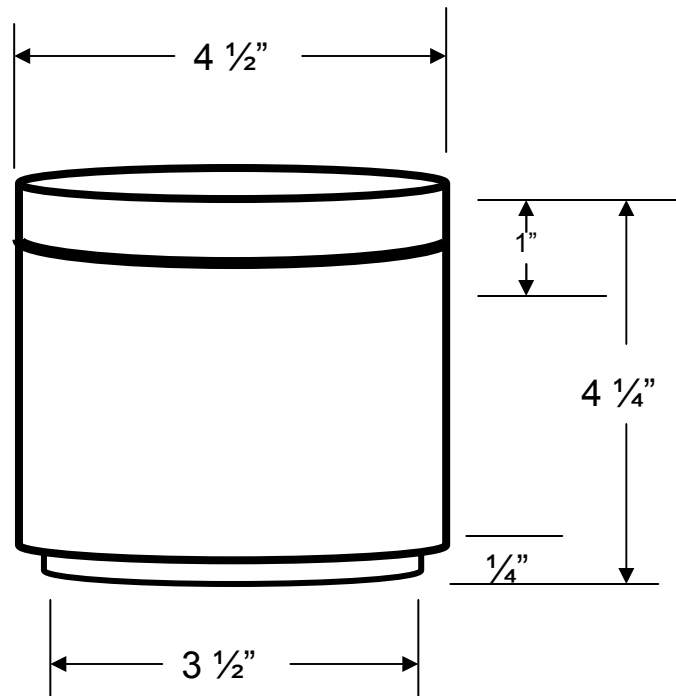

Garden Down Spout Filter Blind Insert

The Garden Down Spout Filter Blind Insert is used to restrict rainwater from entering the storage tank. Simply remove the stainless steel mesh filter and replace it with the Blind Insert.