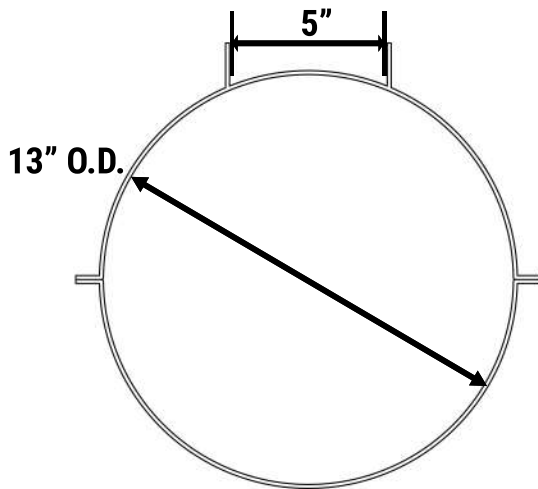

The **WISY Mounting Bracket** is an all stainless steel bracket for mounting either a WFF100 or WFF150 WISY Vortex Filter. The mounting bracket allows the vortex filter to be mounted to a wall, side of a storage tank, or other vertical surfaces.

Below are the dimensions and the specifications for the WISY Wall Mount Bracket:

SUPPORT BRACE
TOP VIEW

FRONT VIEW WITH
SUPPORT BRACE

SIDE VIEW WITH
SUPPORT BRACE

PART NUMBER: WH0303

Rainwater Management Solutions
2550 Shenandoah Ave NW
Roanoke, VA 24017