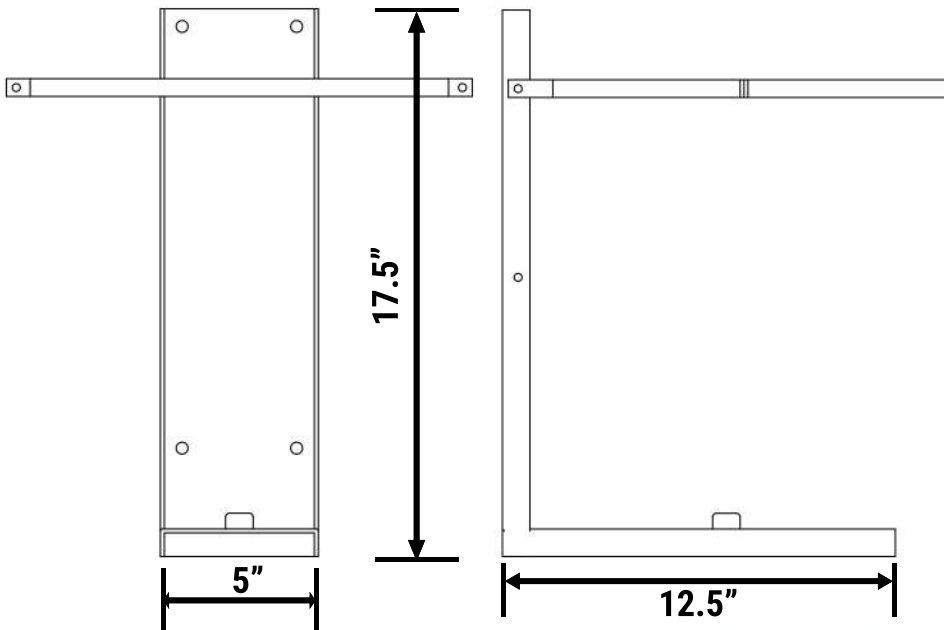

The **WISY Mounting Bracket** is an all stainless steel bracket for mounting either a WFF100 or WFF150 WISY Vortex Filter. The mounting bracket allows the vortex filter to be mounted to a wall, side of a storage tank, or other vertical surfaces.

Below are the dimensions and the specifications for the WISY Wall Mount Bracket:

SUPPORT BRACE
TOP VIEW

FRONT VIEW WITH
SUPPORT BRACE

SIDE VIEW WITH
SUPPORT BRACE

PART NUMBER: WH0303

Rainwater Management Solutions
2550 Shenandoah Ave NW
Roanoke, VA 24017