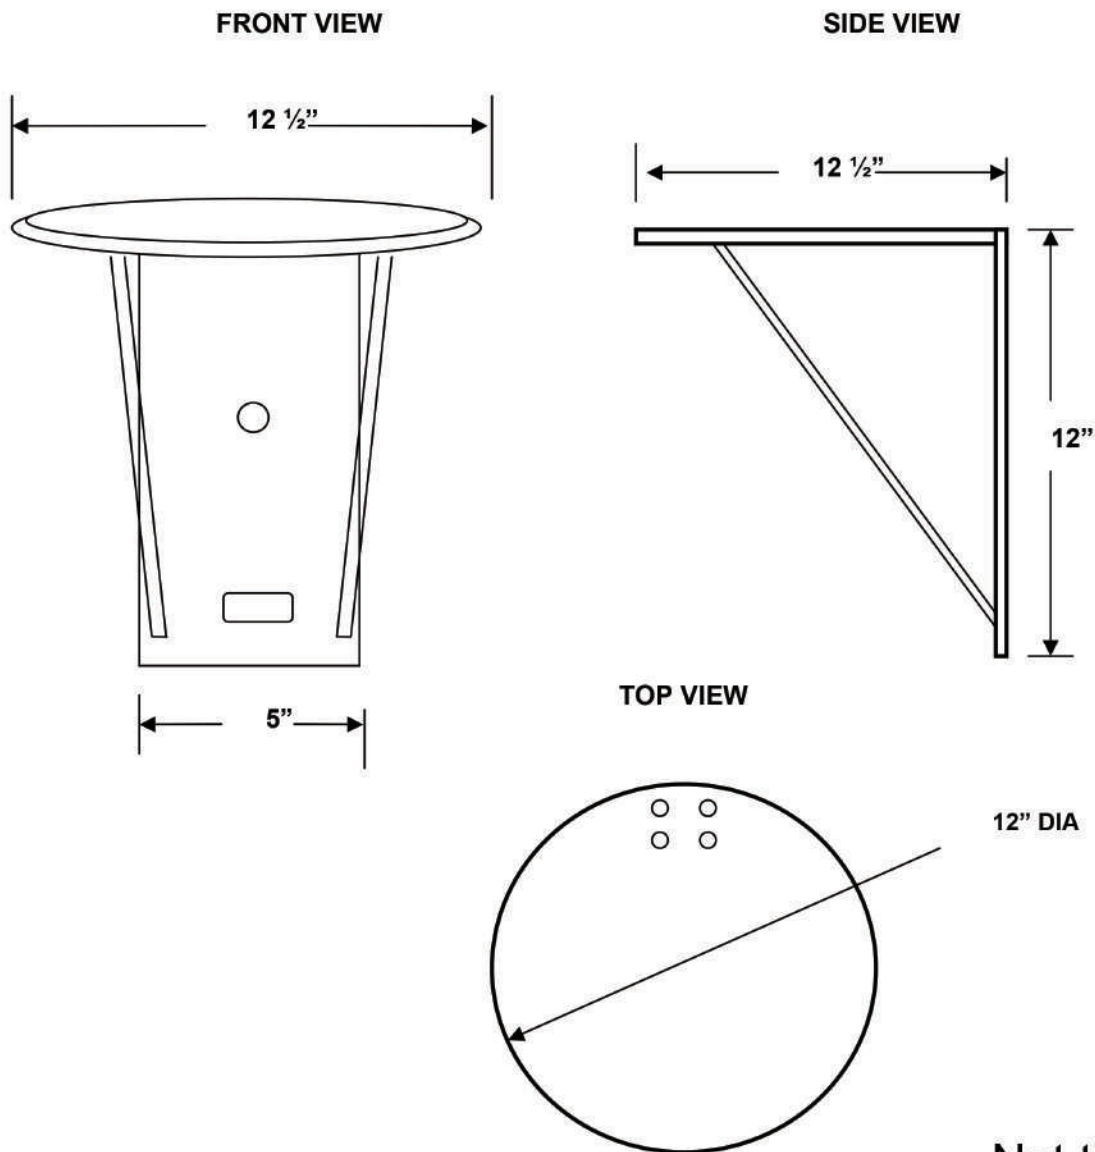

WFF 100 & WFF150 VORTEX FILTER MOUNTING BRACKET

FUNCTION: The WFF 100 and WFF150 Vortex Filter Mounting Bracket is made of stainless steel. It is designed to attach to an above ground tank and provide a level and plumb surface to rest the base of the WFF100 or WFF 150 Vortex Filter. The WISY Vortex Filter rests on the round plate and is secured by stainless steel self tapping screws.